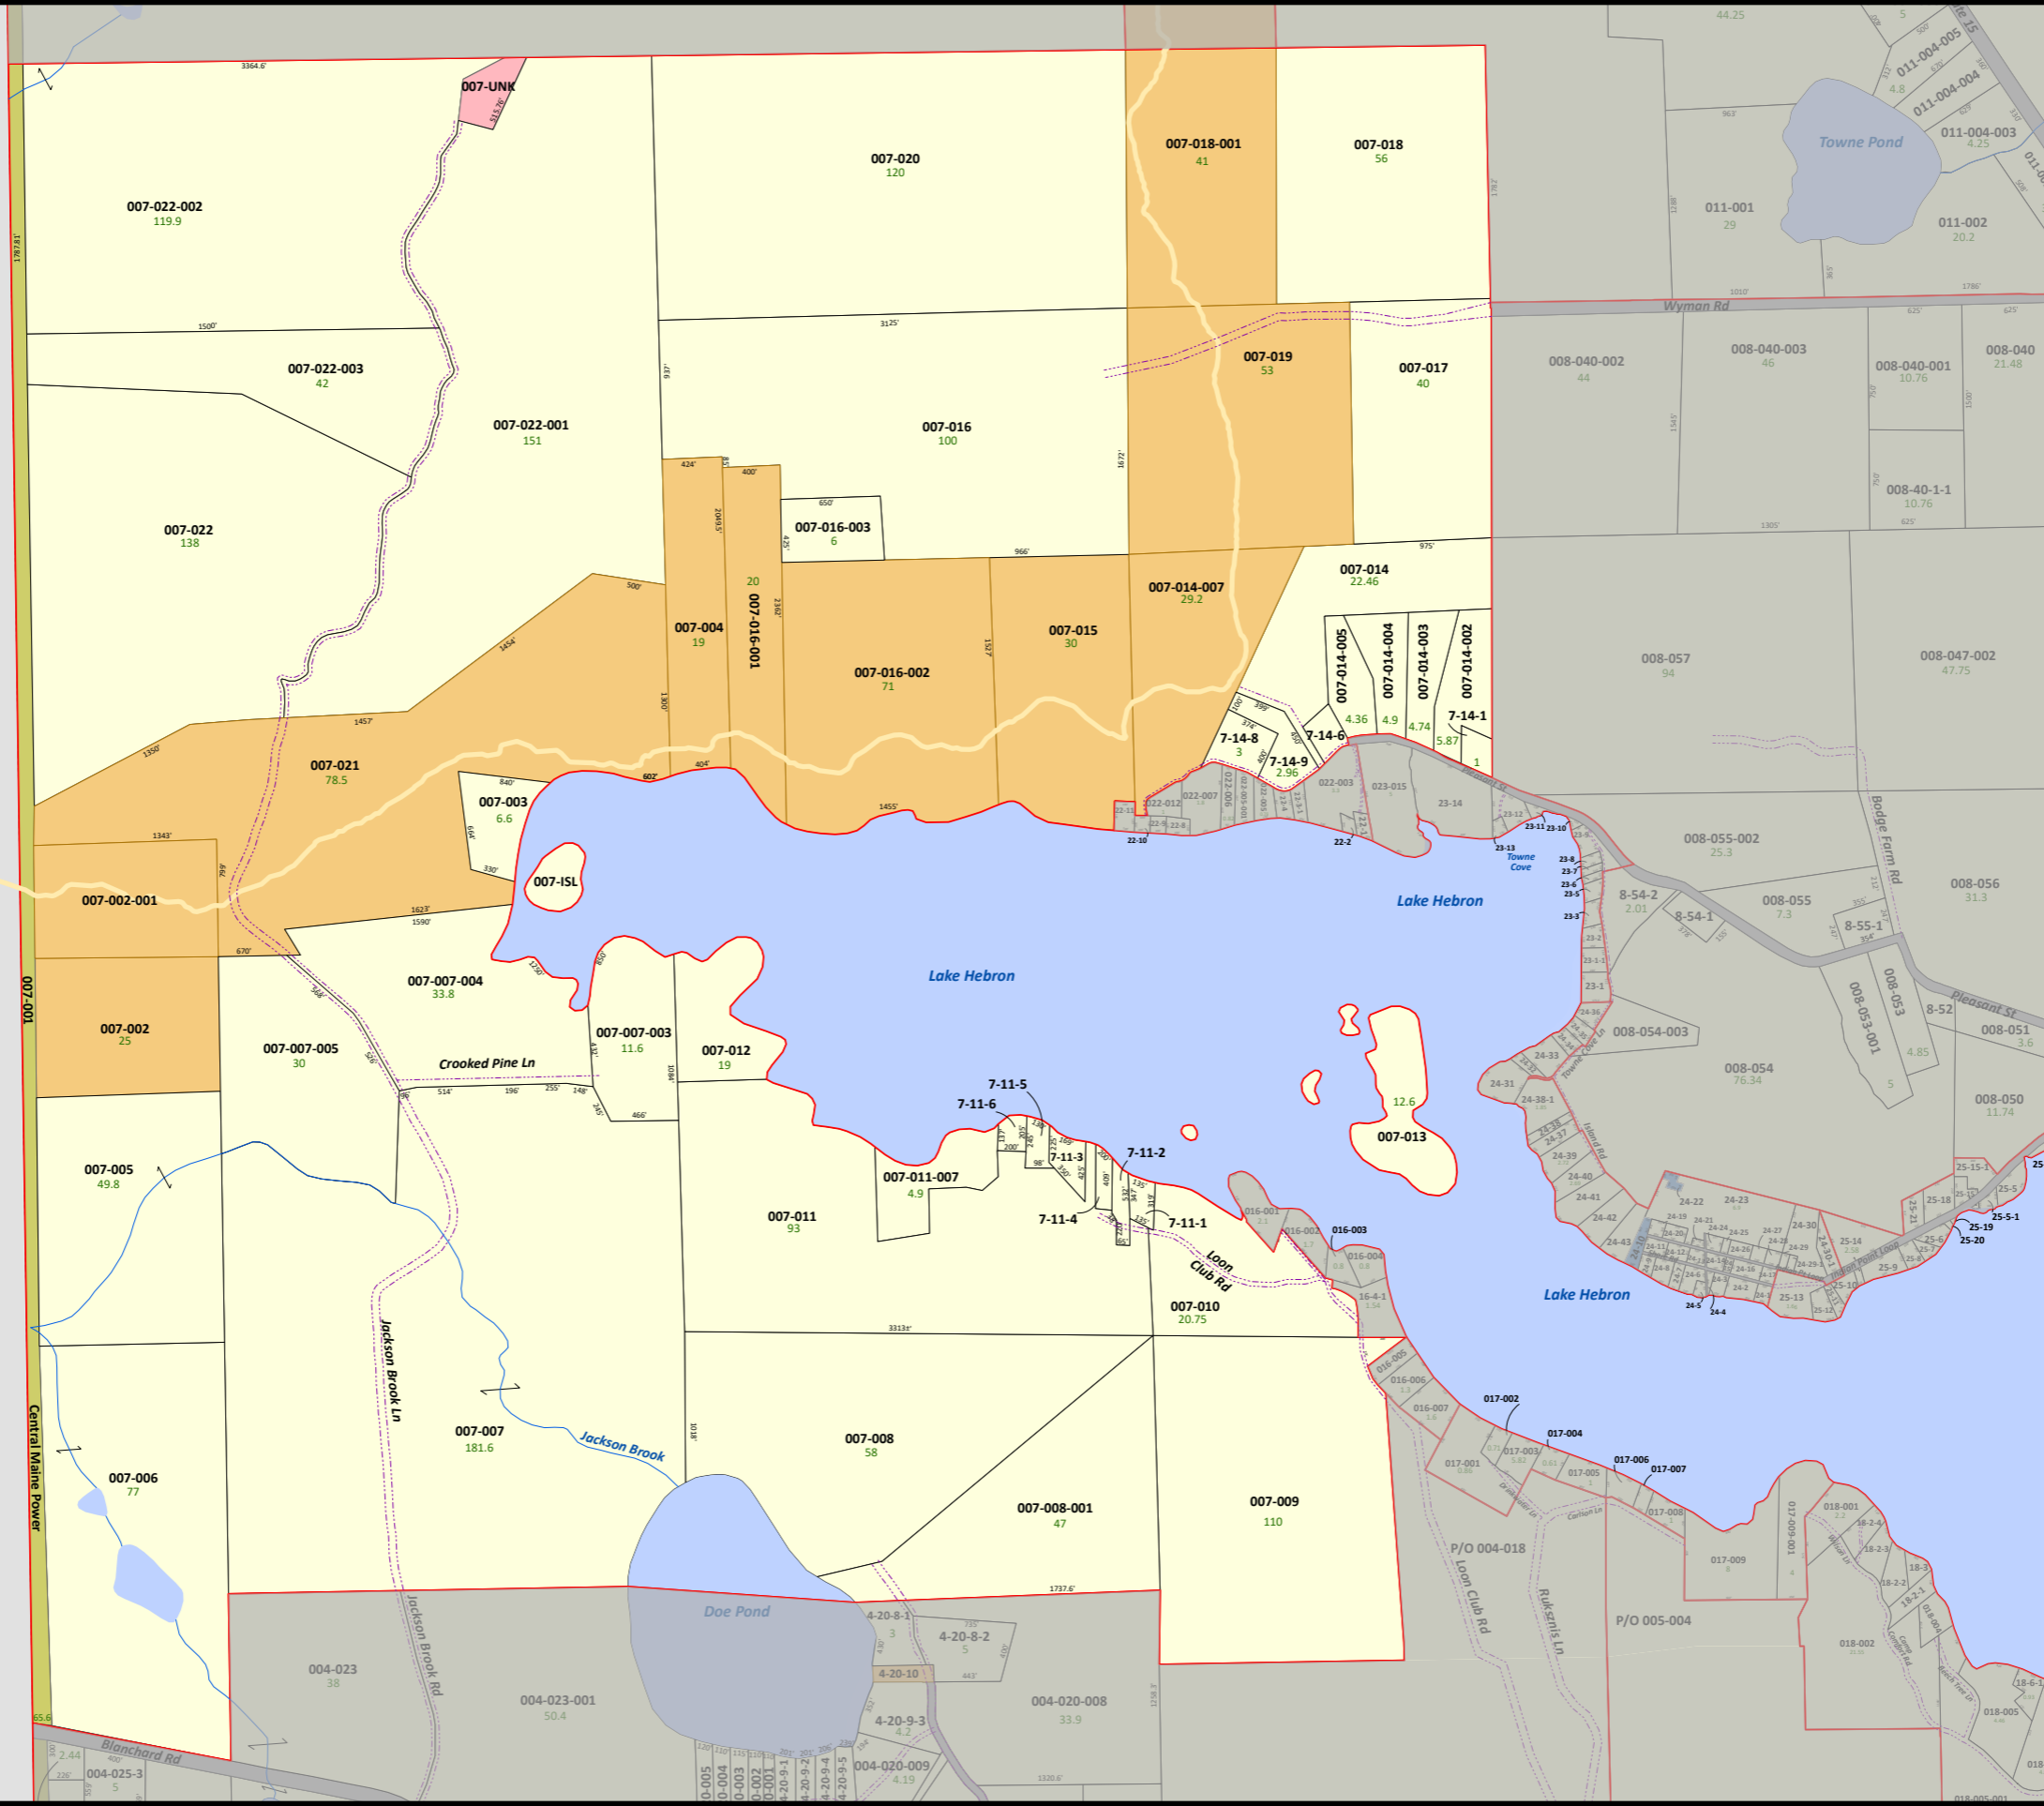

**BLANCHARD PLT.**

Town of Monson  
Piscataquis County, Maine  
Property Maps

- Parcel
- Road
- ROW
- Cemetery
- Water
- Federal/State
- Town
- Utility
- Unknown
- ROW
- Hook
- Stream
- Appalachian Trail
- Surrounding Towns

Tax Maps are intended for assessing purposes only. Boundary locations are approximate and should not be used for conveyance of property.

Map Prepared by: